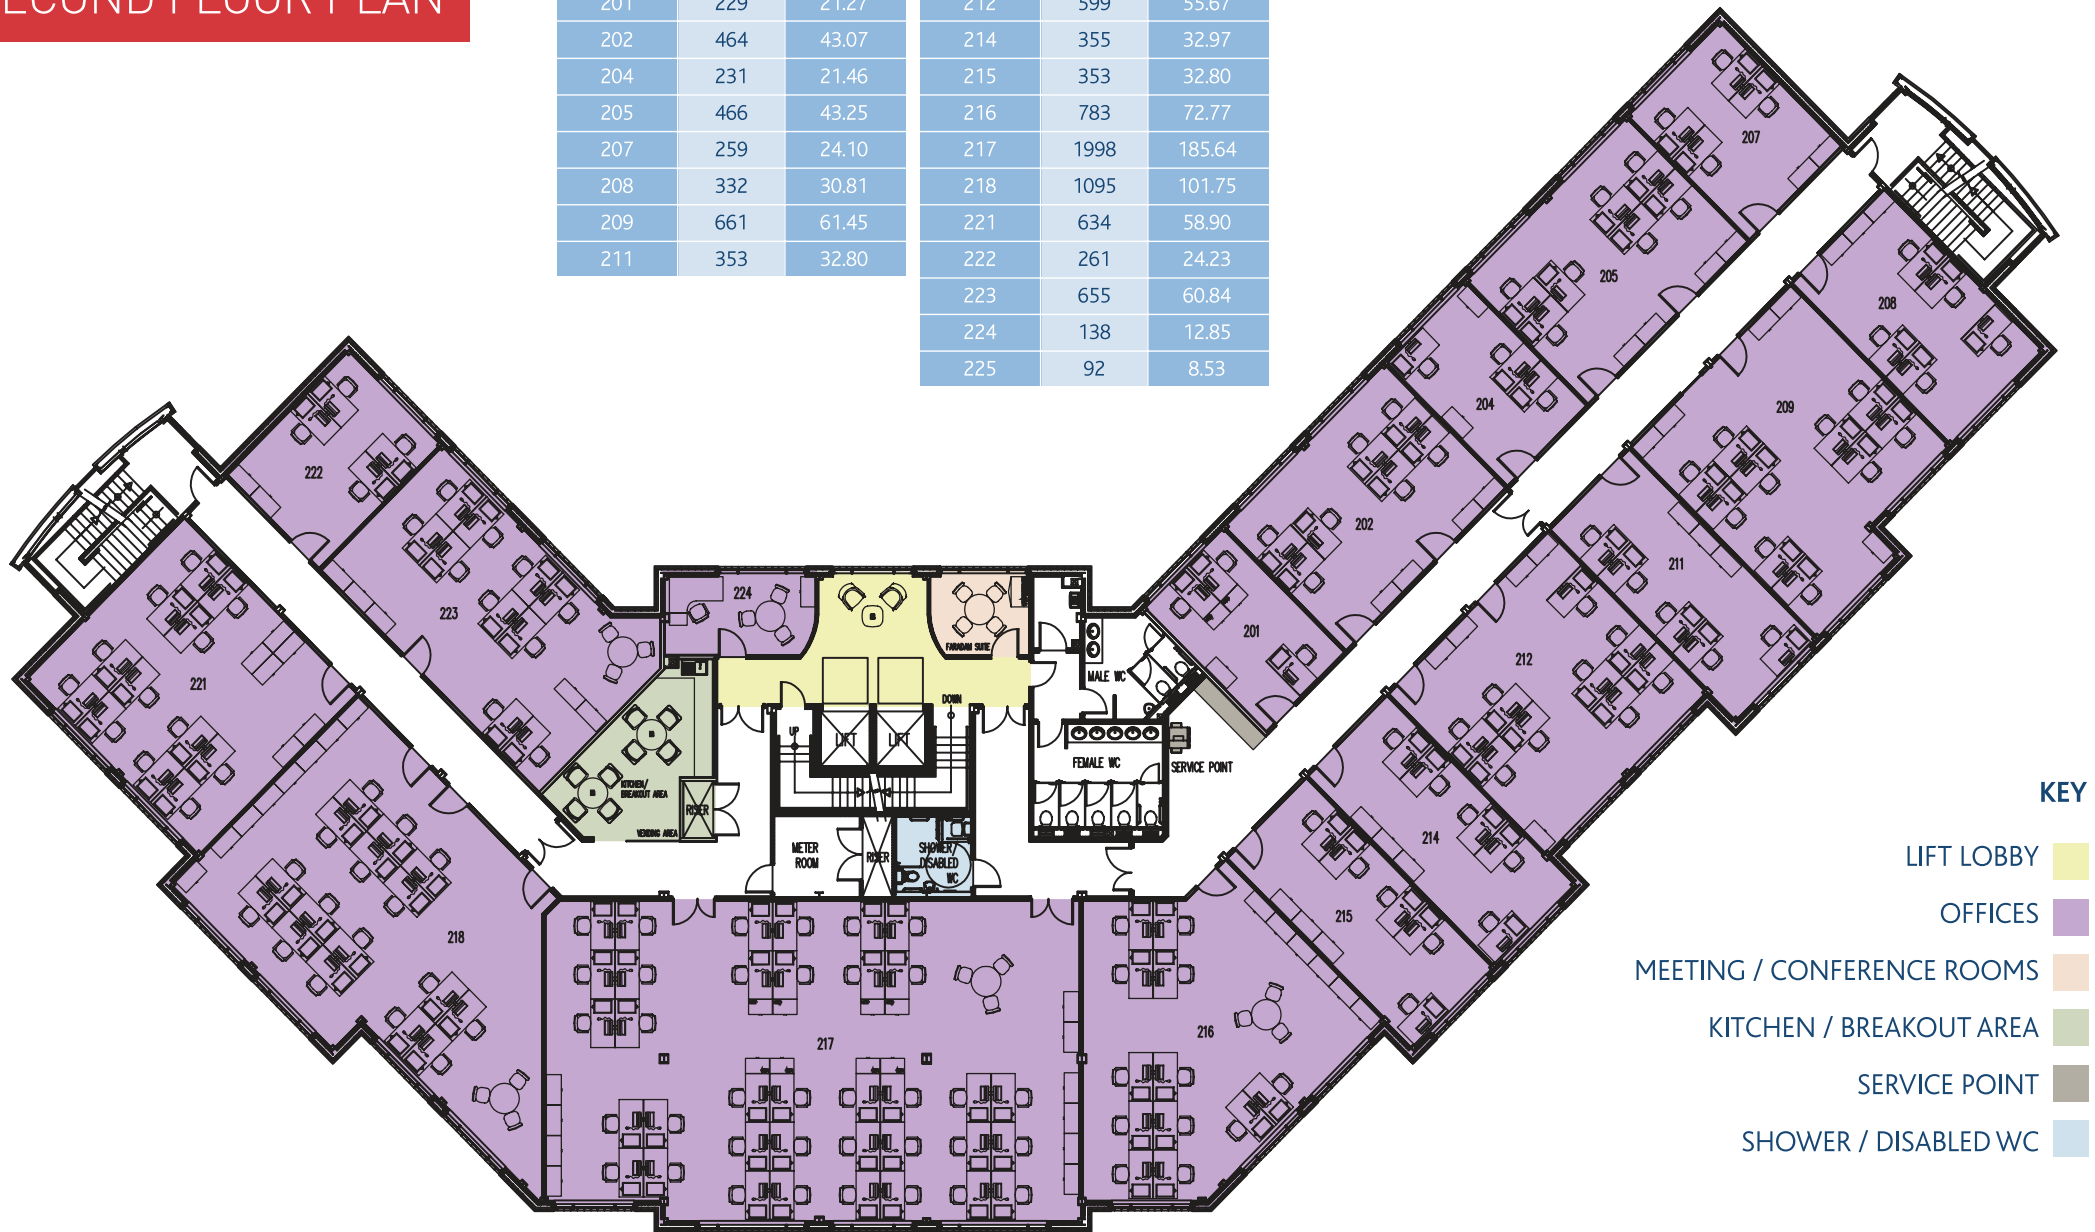

SECOND FLOOR PLAN

Room No.	Sq ft	Sq m	Room No.	Sq ft	Sq m
201	229	21.27	212	599	55.67
202	464	43.07	214	355	32.97
204	231	21.46	215	353	32.80
205	466	43.25	216	783	72.77
207	259	24.10	217	1998	185.64
208	332	30.81	218	1095	101.75
209	661	61.45	221	634	58.90
211	353	32.80	222	261	24.23
			223	655	60.84
			224	138	12.85
			225	92	8.53

KEY

- LIFT LOBBY
- OFFICES
- MEETING / CONFERENCE ROOMS
- KITCHEN / BREAKOUT AREA
- SERVICE POINT
- SHOWER / DISABLED WC

Innovation Centre, 1 Evolution Park, Haslingden Road, Blackburn, BB1 2FD

Tel: 01254 584444 · Fax: 01254 584443